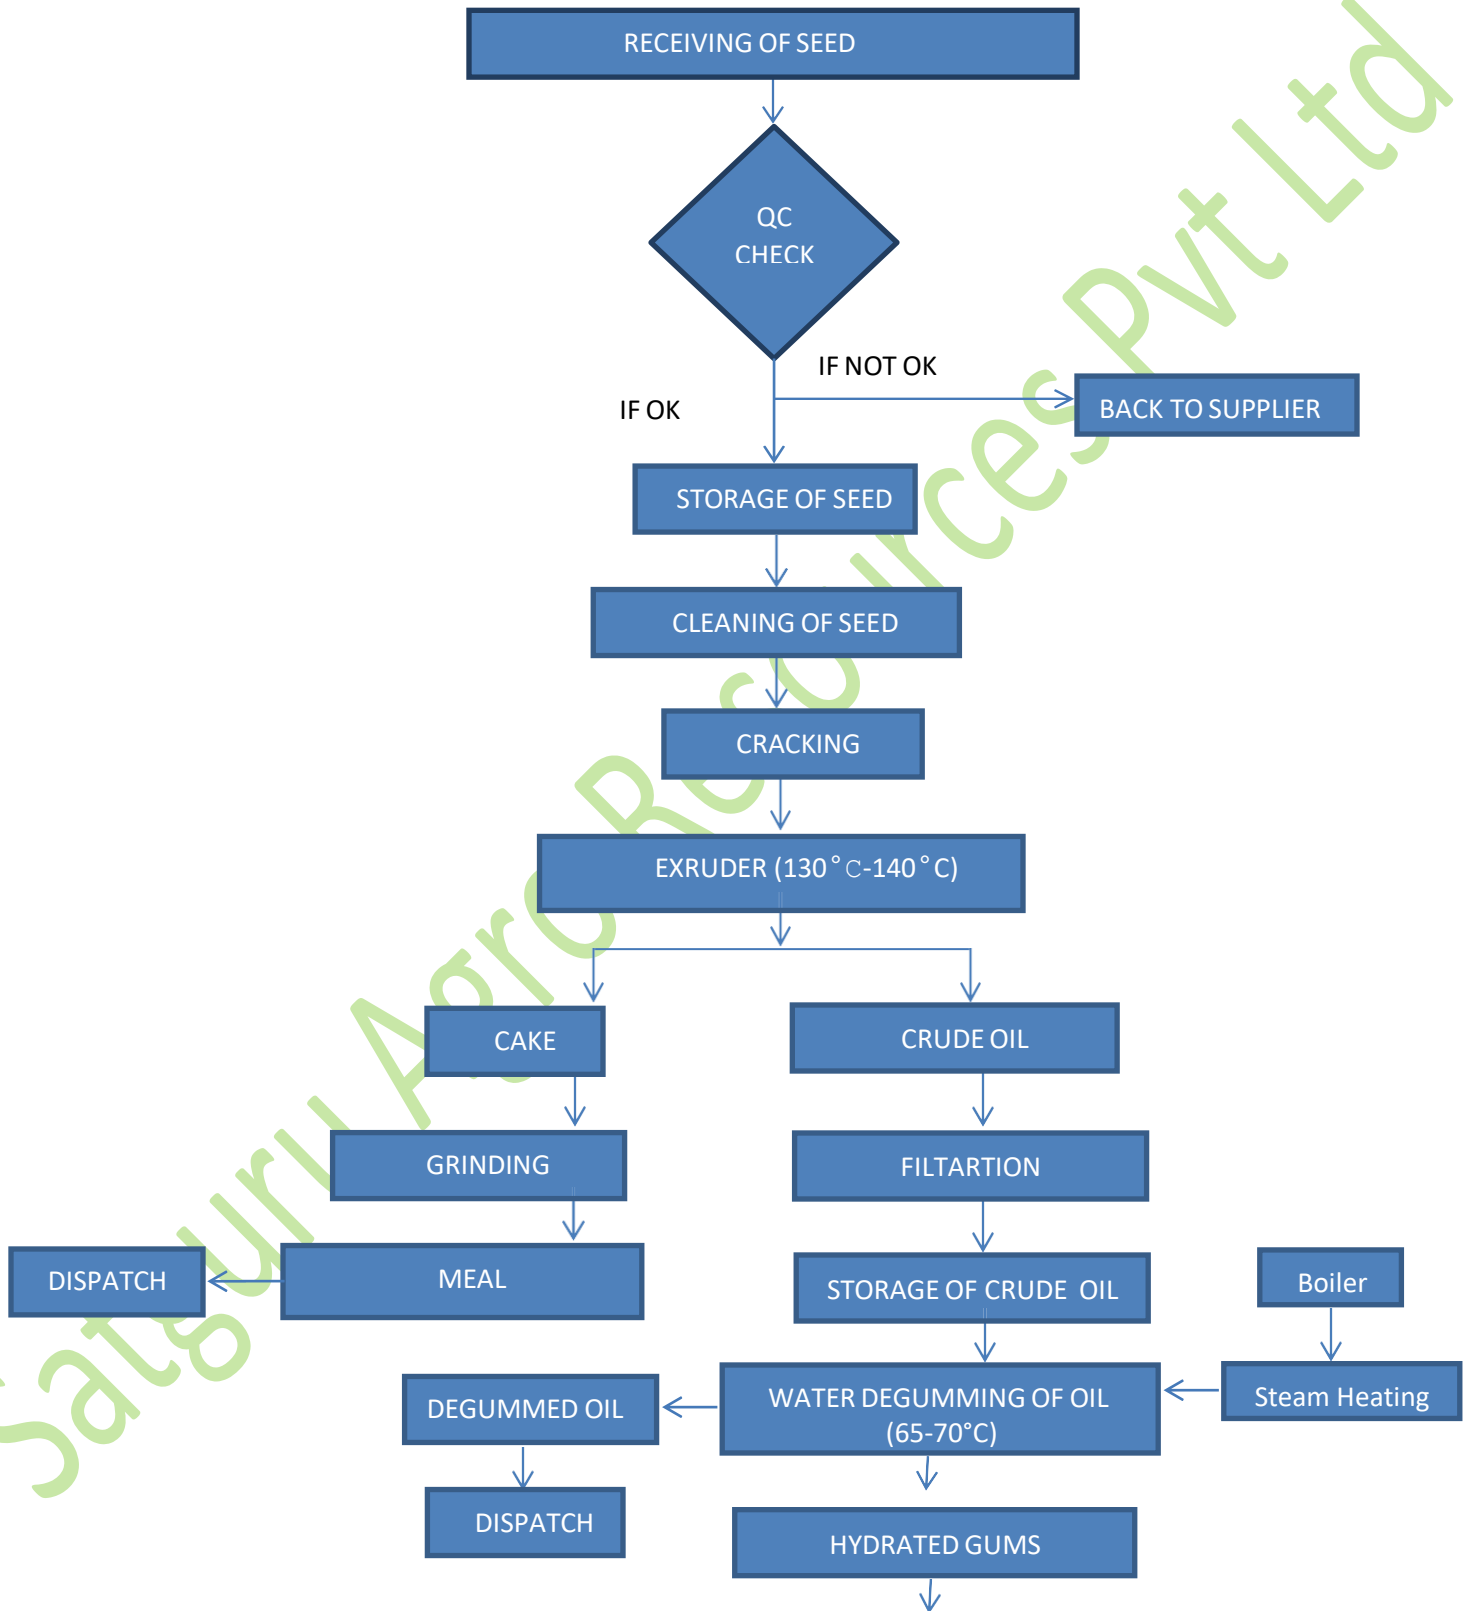

Satguru Agro Resources Pvt. Ltd.

Document Name	Flow chart of Soybean/Sunflower Meal, Crude Oil & Lecithin		
Issue Date	01/07/2022	Version	1.00
Document ID	WONPL/HACCP/02	Page No.	1 of 2

Satguru Agro Resources Pvt. Ltd.

Document Name	Flow chart of Soybean/Sunflower Meal, Crude Oil & Lecithin		
Issue Date	01/07/2022	Version	1.00
Document ID	WONPL/HACCP/02	Page No.	2 of 2

Satguru Agro Resources Pvt. Ltd.