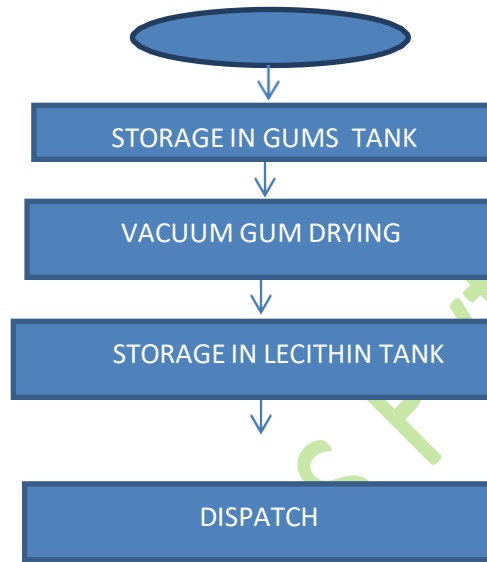

Satguru Agro Resources Pvt. Ltd.

Document Name	Flow chart of Soybean/Sunflower Meal, Crude Oil & Lecithin		
Issue Date	01/07/2022	Version	1.00
Document ID	WONPL/HACCP/02	Page No.	2 of 2

Satguru Agro Resources Pvt. Ltd.